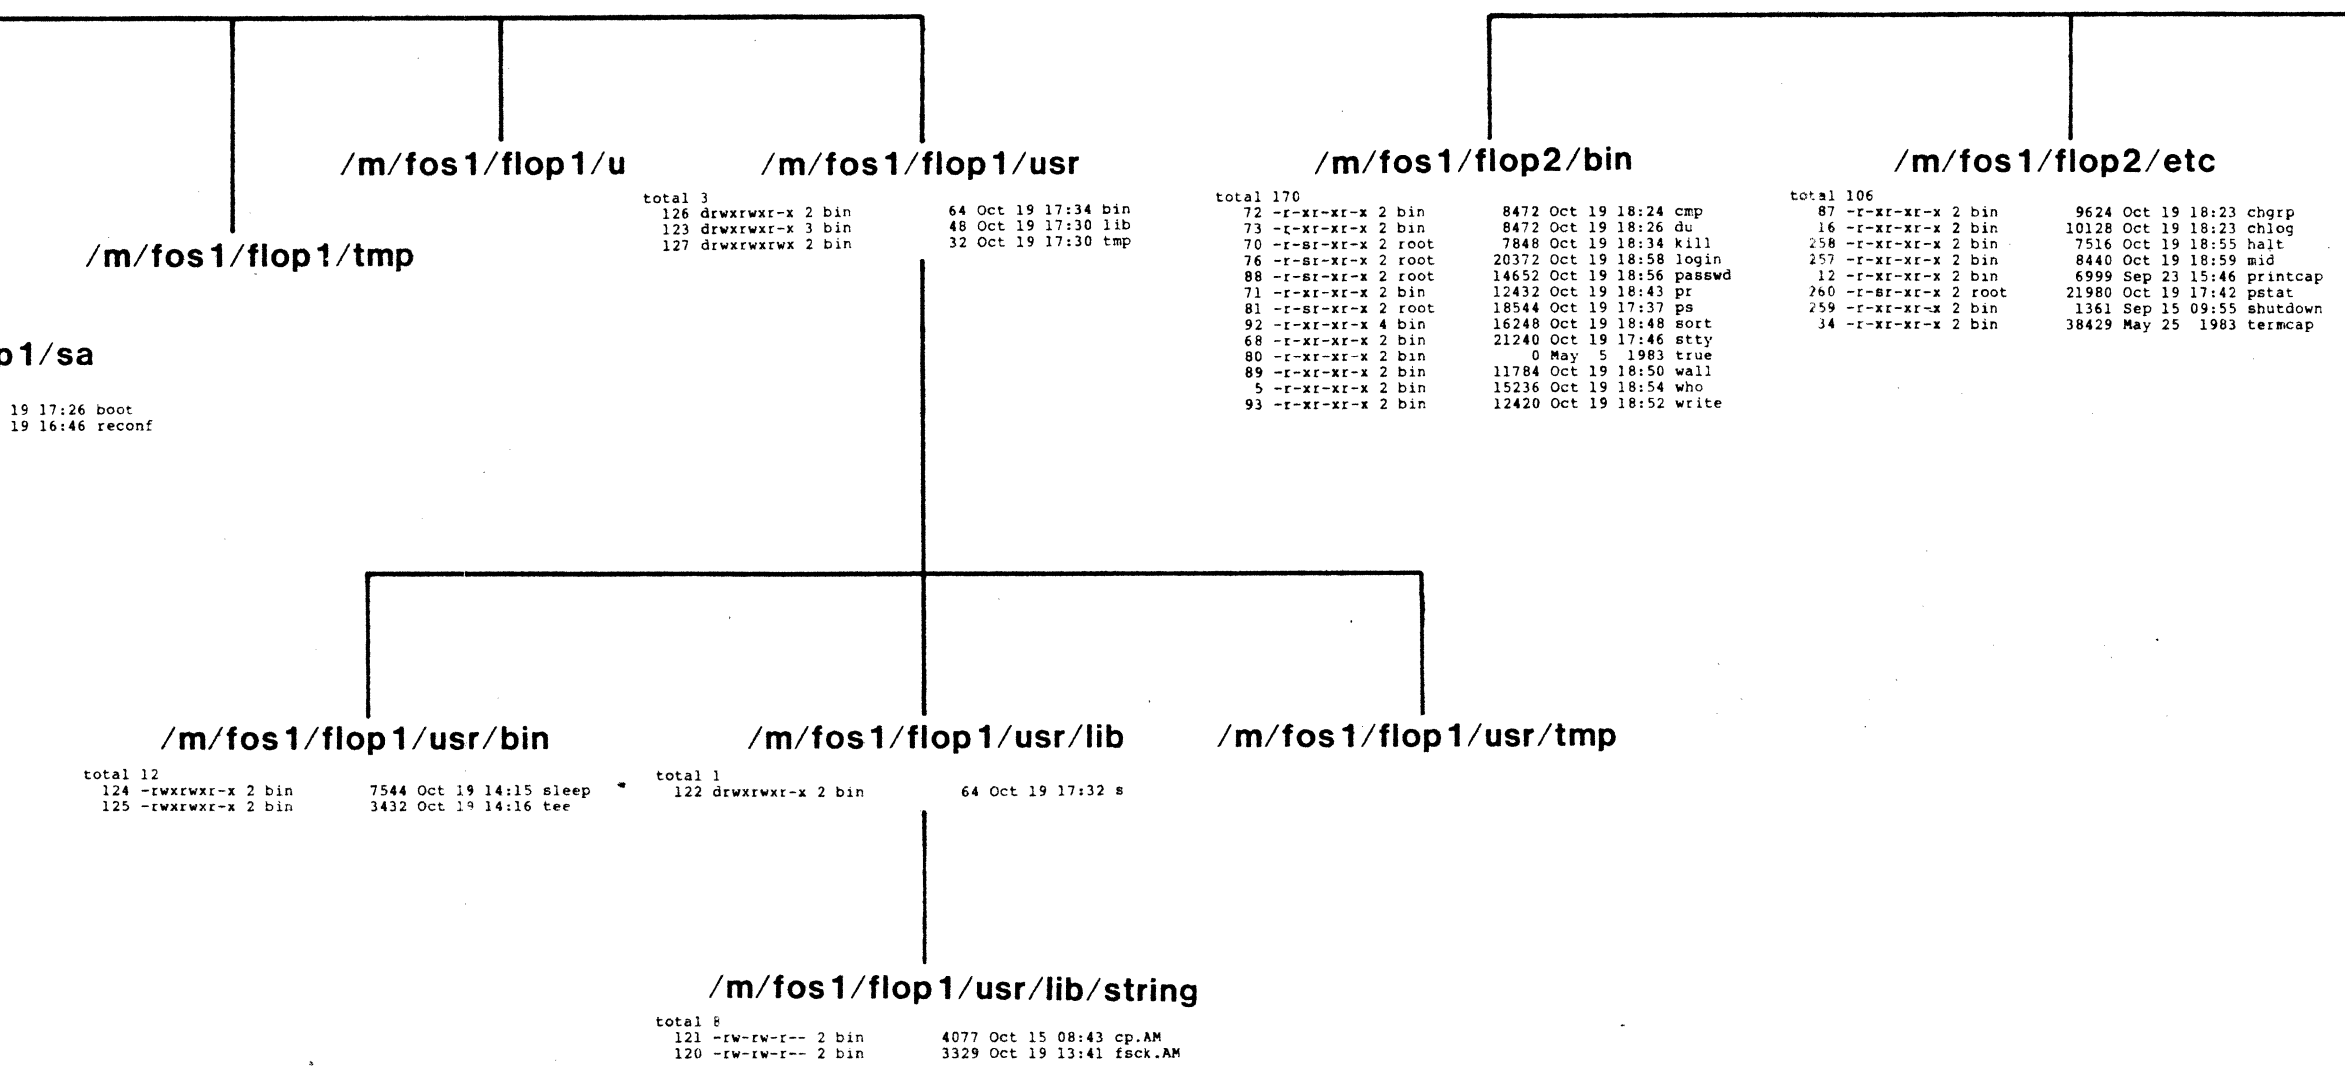

```
total 12
124 -rwxrwxr-x 2 bin      7544 Oct 19 14:15 sleep
125 -rwxrwxr-x 2 bin      3432 Oct 19 14:16 tee
```

/m/fos1/flop1/etc/disk

```
total 2
33 -rw-rw-r-- 2 bin      1024 Aug 10 1982 bootflop.conf
32 -rw-rw-r-- 2 bin      1024 Aug 10 1982 flop.conf
```