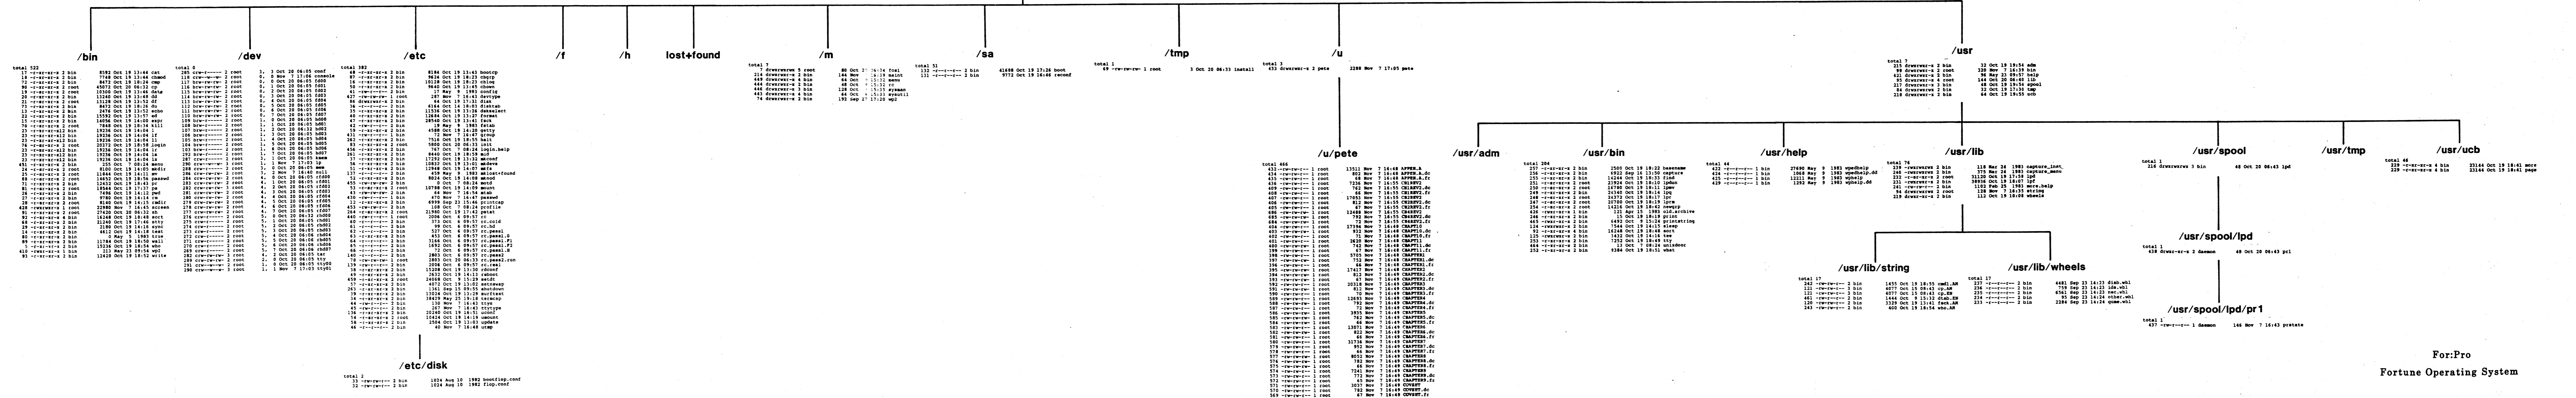

Root Directory

A Single-User System, with an Account Called pete (/u/pete) that has Fortune:Word Installed.

For:Pro Fortune Operating System